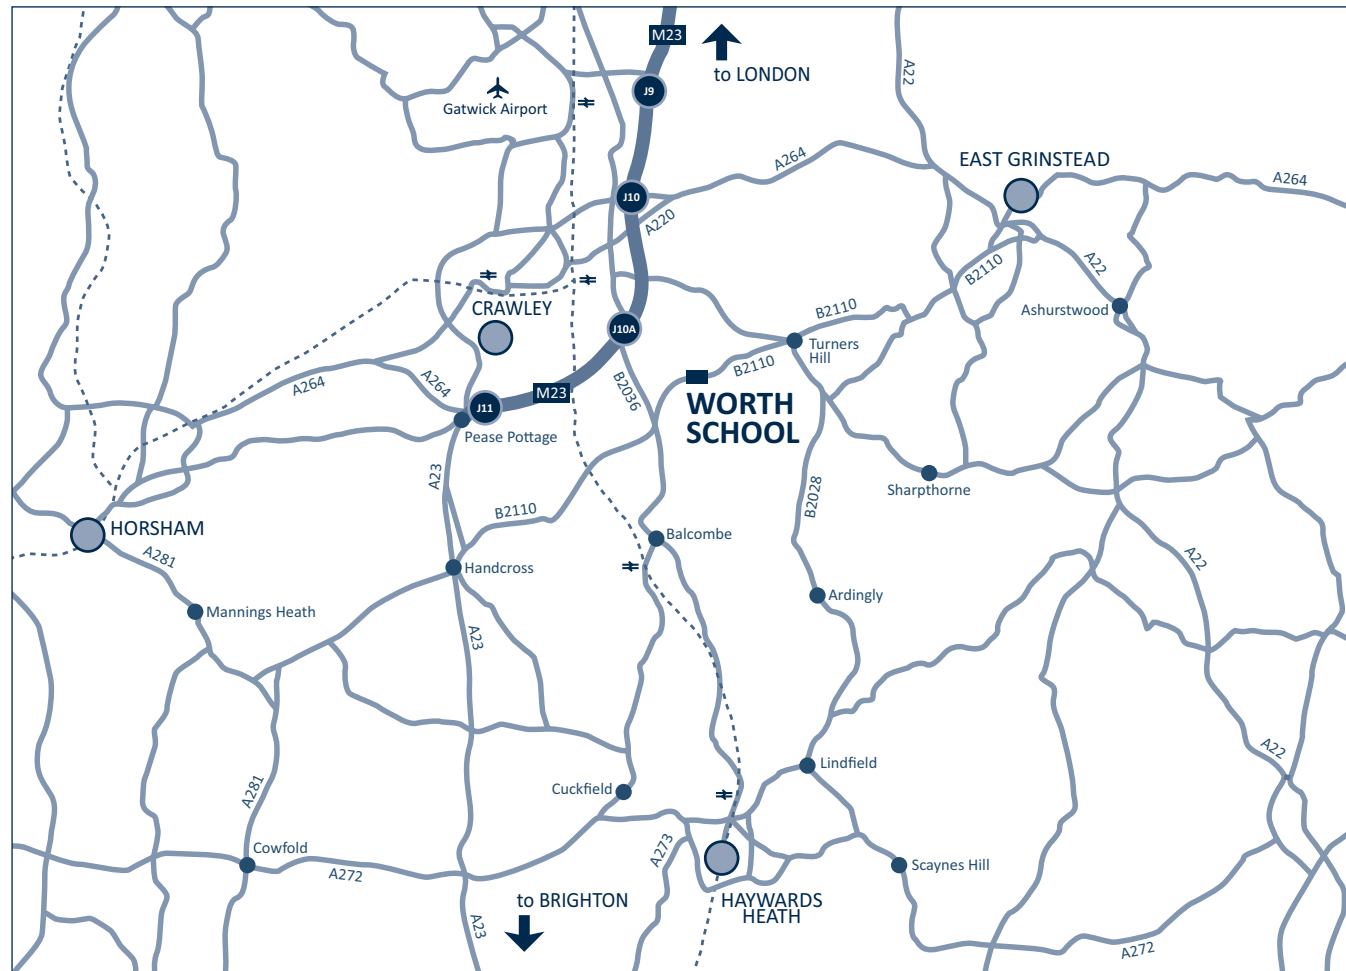

LOCATION

WORTH
SCHOOL

The Worth campus is easily accessible by air, road and by rail. Worth School is located close to Crawley and the M23, just 32 miles from London and 22 miles from Brighton in the heart of the Sussex countryside, in a designated Area of Outstanding Natural Beauty.

The nearest mainline station is Three Bridges which is only 4 miles away and is on the London to Brighton railway line. The Gatwick Express, with a non-stop line to London Victoria, is 15 minutes away by taxi.

From East Grinstead

Take the B2110 to Turners Hill. At the crossroads, go straight over and within a few hundred yards the road forks left towards Handcross and Worth Abbey. The School is 2 miles down this road on the left hand side. Take the turning signposted School and follow the signs to School Reception.

From Brighton

Follow the A23 for approximately 15 miles, leaving it at the sign marked Handcross and East Grinstead. Turn right at the mini-roundabout and follow for about 5 miles the signs for East Grinstead (B2110). At the junction with the B2036, turn left and fork right almost immediately at the Cowdray Arms. Once there, take a very sharp right onto the B2110 (Paddockhurst Road), signposted to Worth Abbey, Turners Hill and East Grinstead. The School is $\frac{3}{4}$ of a mile along this road on the right hand side. Follow the signs to School Reception.