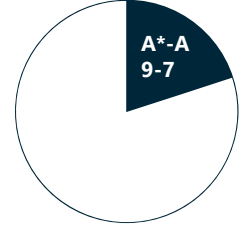

Examination Results

GCSE Summer 2018

Almost

2/3

of all grades at

A*-A or 7-9

compared to a national average of 20.3-21.7%*

41%

of all grades at

A* or 8-9

compared to a national average of 7-10.8%*

Six candidates achieved straight A* or 8-9 grades – an incredible 75 between them

82%

of all grades at

A*-B or 9-6

compared to a national average of 33.5-43%*