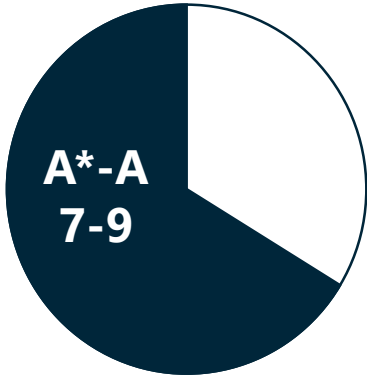

Examination Results

GCSE Summer 2018

Almost

2/3

of all grades at

A*-A or 7-9

compared to a national average of 20.3-21.7%*

41%

of all grades at

A* or 8-9

compared to a national average of 7-10.8%*

Six candidates achieved straight A* or 8-9 grades – an incredible 75 between them

82%

of all grades at

A*-B or 9-6

compared to a national average of 33.5-43%*