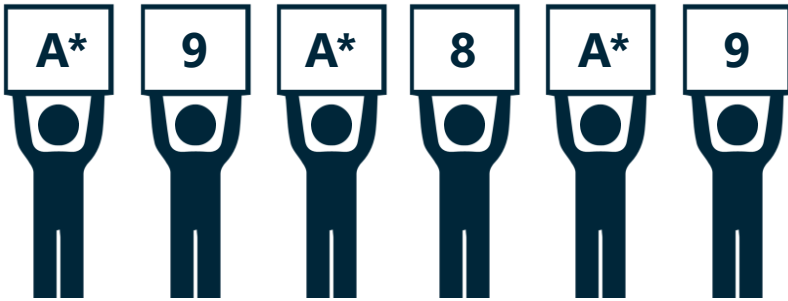

Six candidates achieved straight A* or 8-9 grades – an incredible 75 between them

82%

of all grades at

A*-B or 9-6

compared to a national average of 33.5-43%*